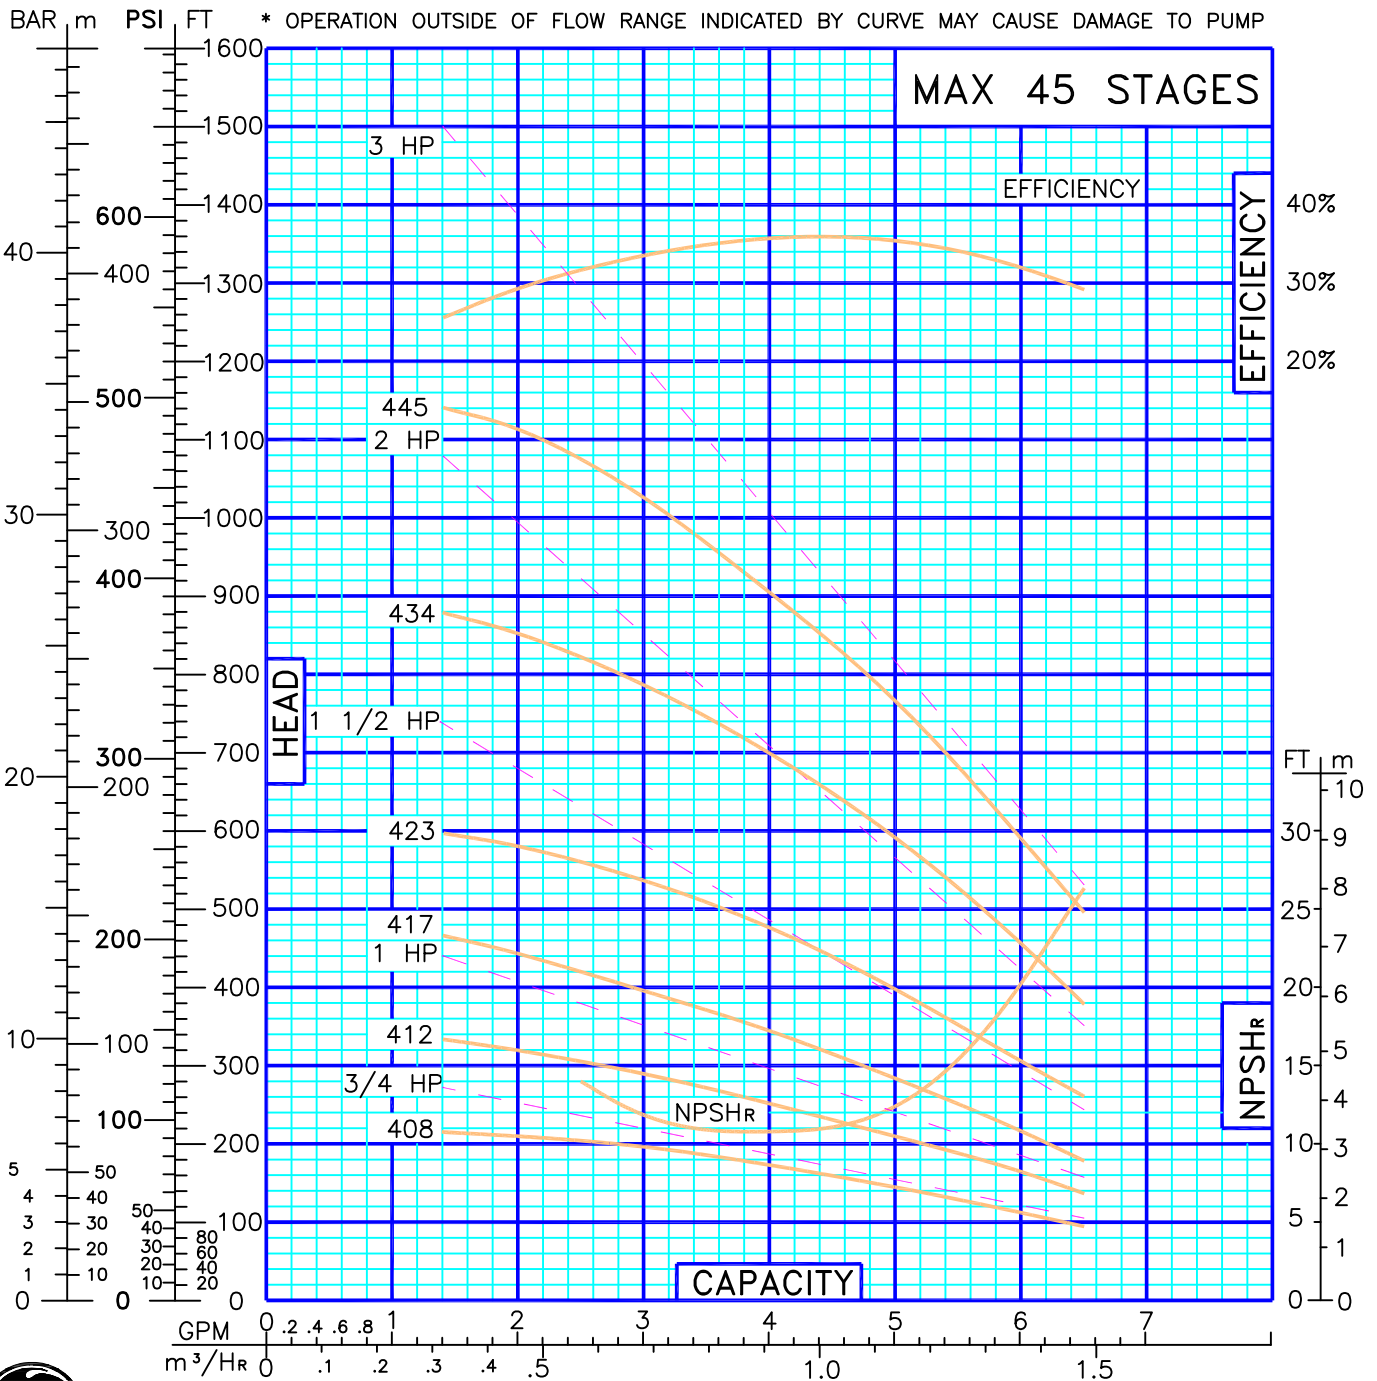

TONKAFLO® Pumps

SERIES AS400

STAINLESS STEEL STAGED PUMP PERFORMANCE CURVES – 3450 RPM

CUSTOMER _____

60 Hz

MODEL _____

GE Power & Water
Water & Process Technologies

HP CURVES INCLUDE BEARING FRAME